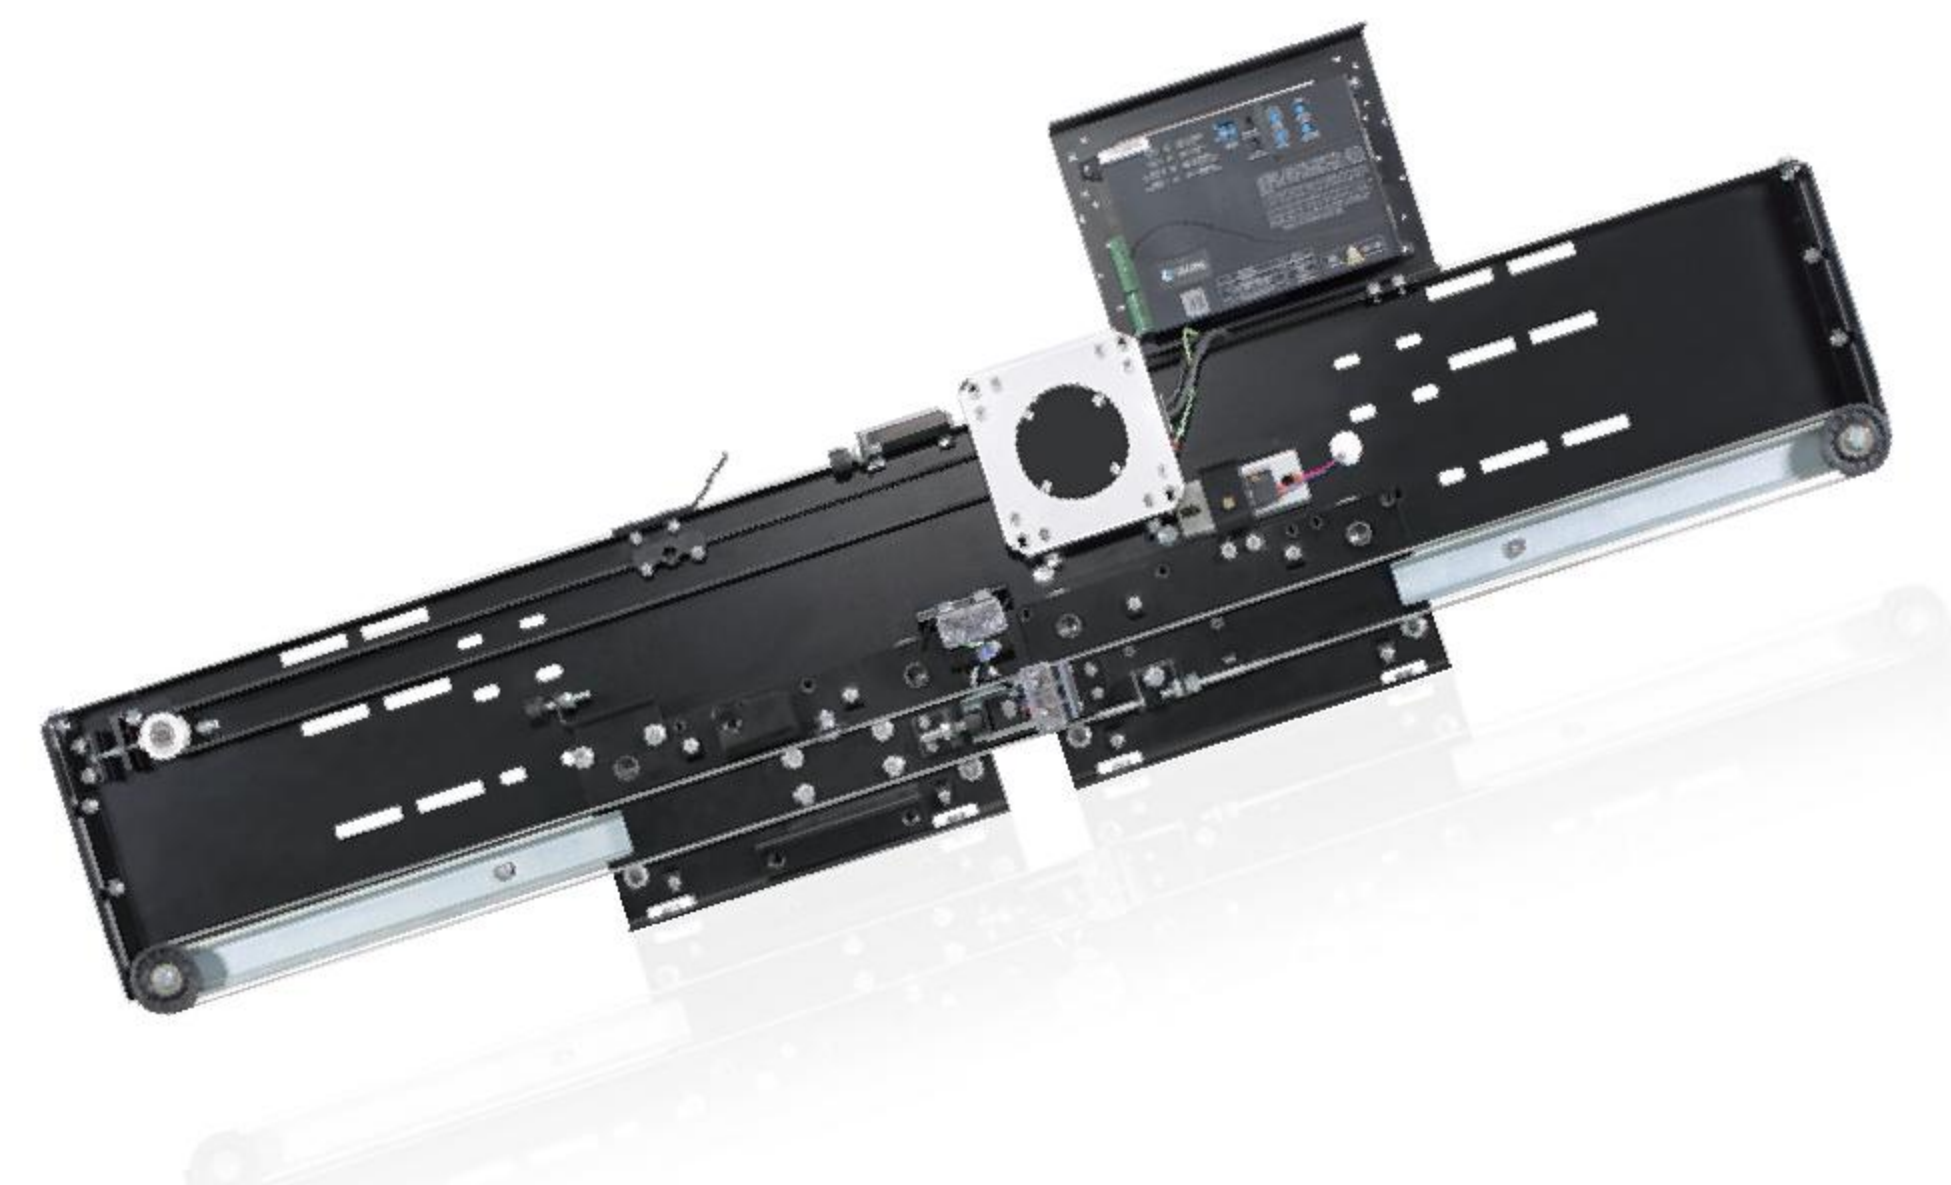

Gearless Traction Machine

Energy-saving

Low heat loss, operating costs and minimum working efficiency up to 95%. Traditional savings of 40% compared with conventional technology.

Smooth running

High precision manufacturing, running smoothly and comfortable. Combined with precise speed control and fully controlled closed loop VVVF drive system, it can make the stop and level very smooth and accurate.

Stable and durable

We adopt strict design standards and we use a minimum number of moving parts to ensure the elevator stability and continuity.

Environmental protection

Because the gearless tractor does not need complex lubrication system, it completely solves the problem of environmental pollution caused by the oil leakage of the traditional tractor and meets the requirements of maintenance free and environmental protection of the motor.

Door Machine

It adopts permanent magnet synchronous motor, fully closed-loop servo control technology, high efficiency, energy saving and environmental protection. It adopts integrated car door lock knife (OMS106) to truly realize the synchronous opening and closing of the hall car door.

German ELGO magnetic scale-absolute position shaft measurement system LIMAX2M is equivalent to a combination of speed limiter + photoelectric switch + end station switch, with a control accuracy of 0.1mm.