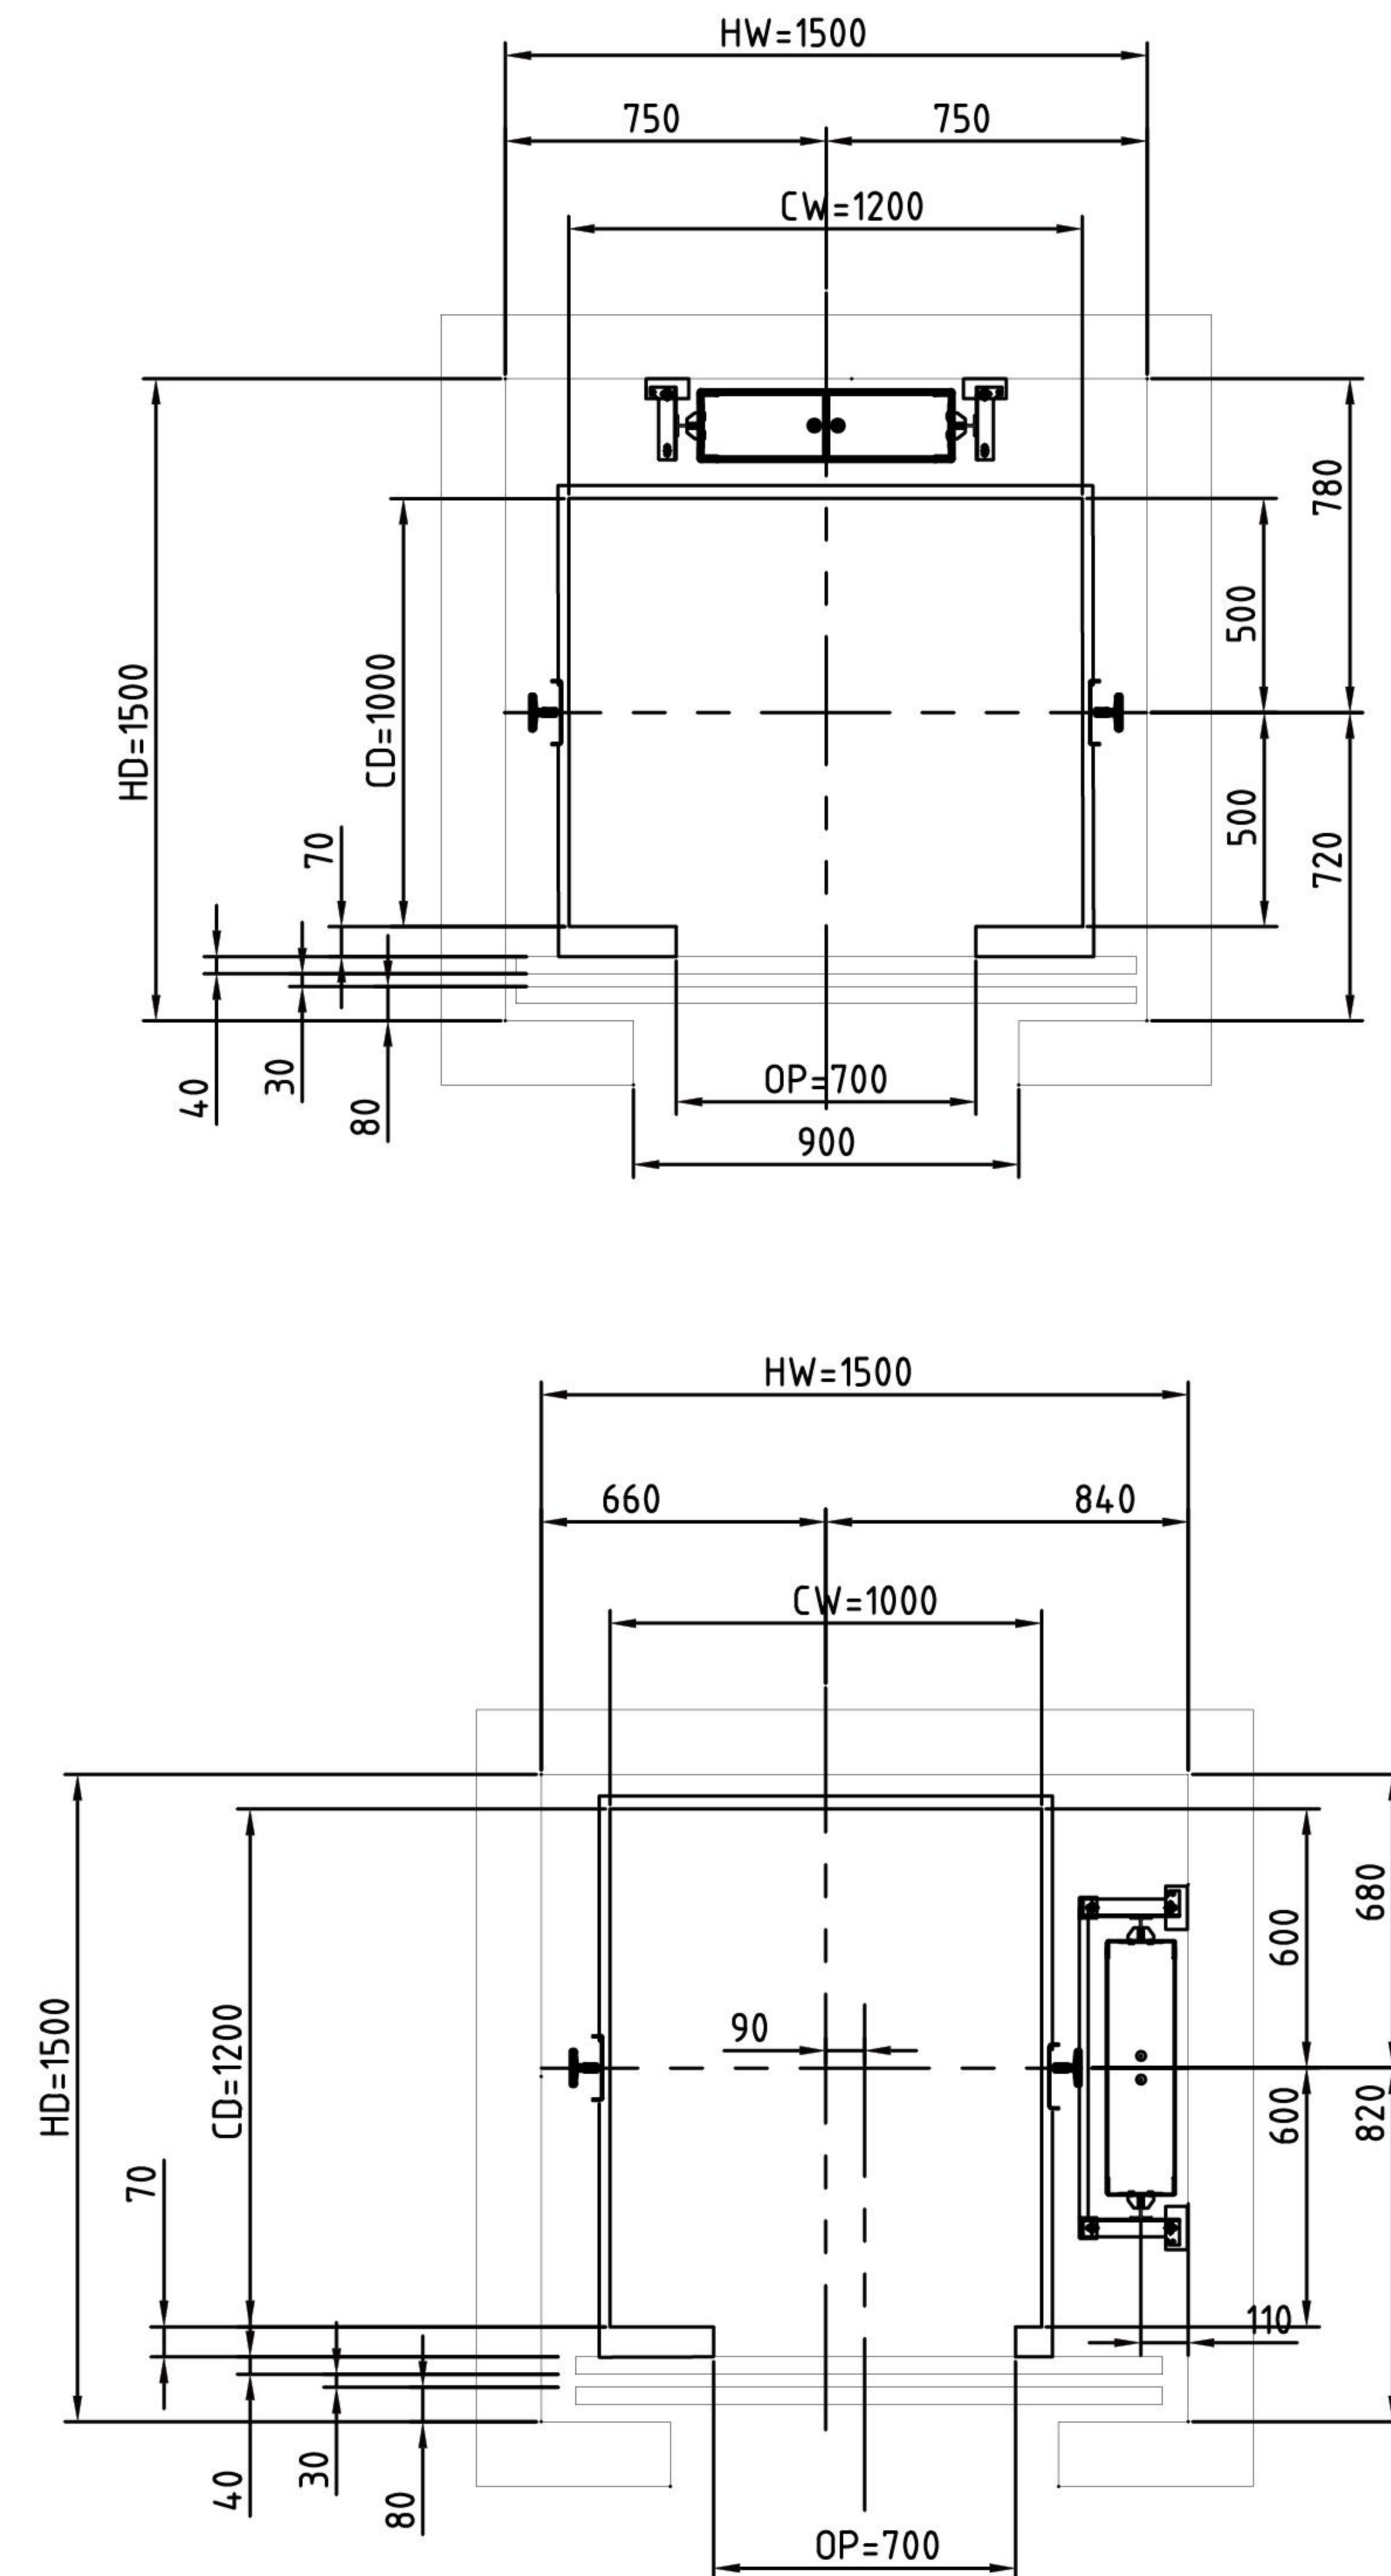

**BUILT IN
ARD**

**INTELLIGENT
RELEASE POWER
SUPPLY**

**SAVING MORE
SPACE**

**CONTACTORLESS
CONTROL**

**LOWER
NOISE**

Glass Shaft

Overhead $\geq 2800\text{mm}$ Car clear height 2100mm

BASIC INFORMATION