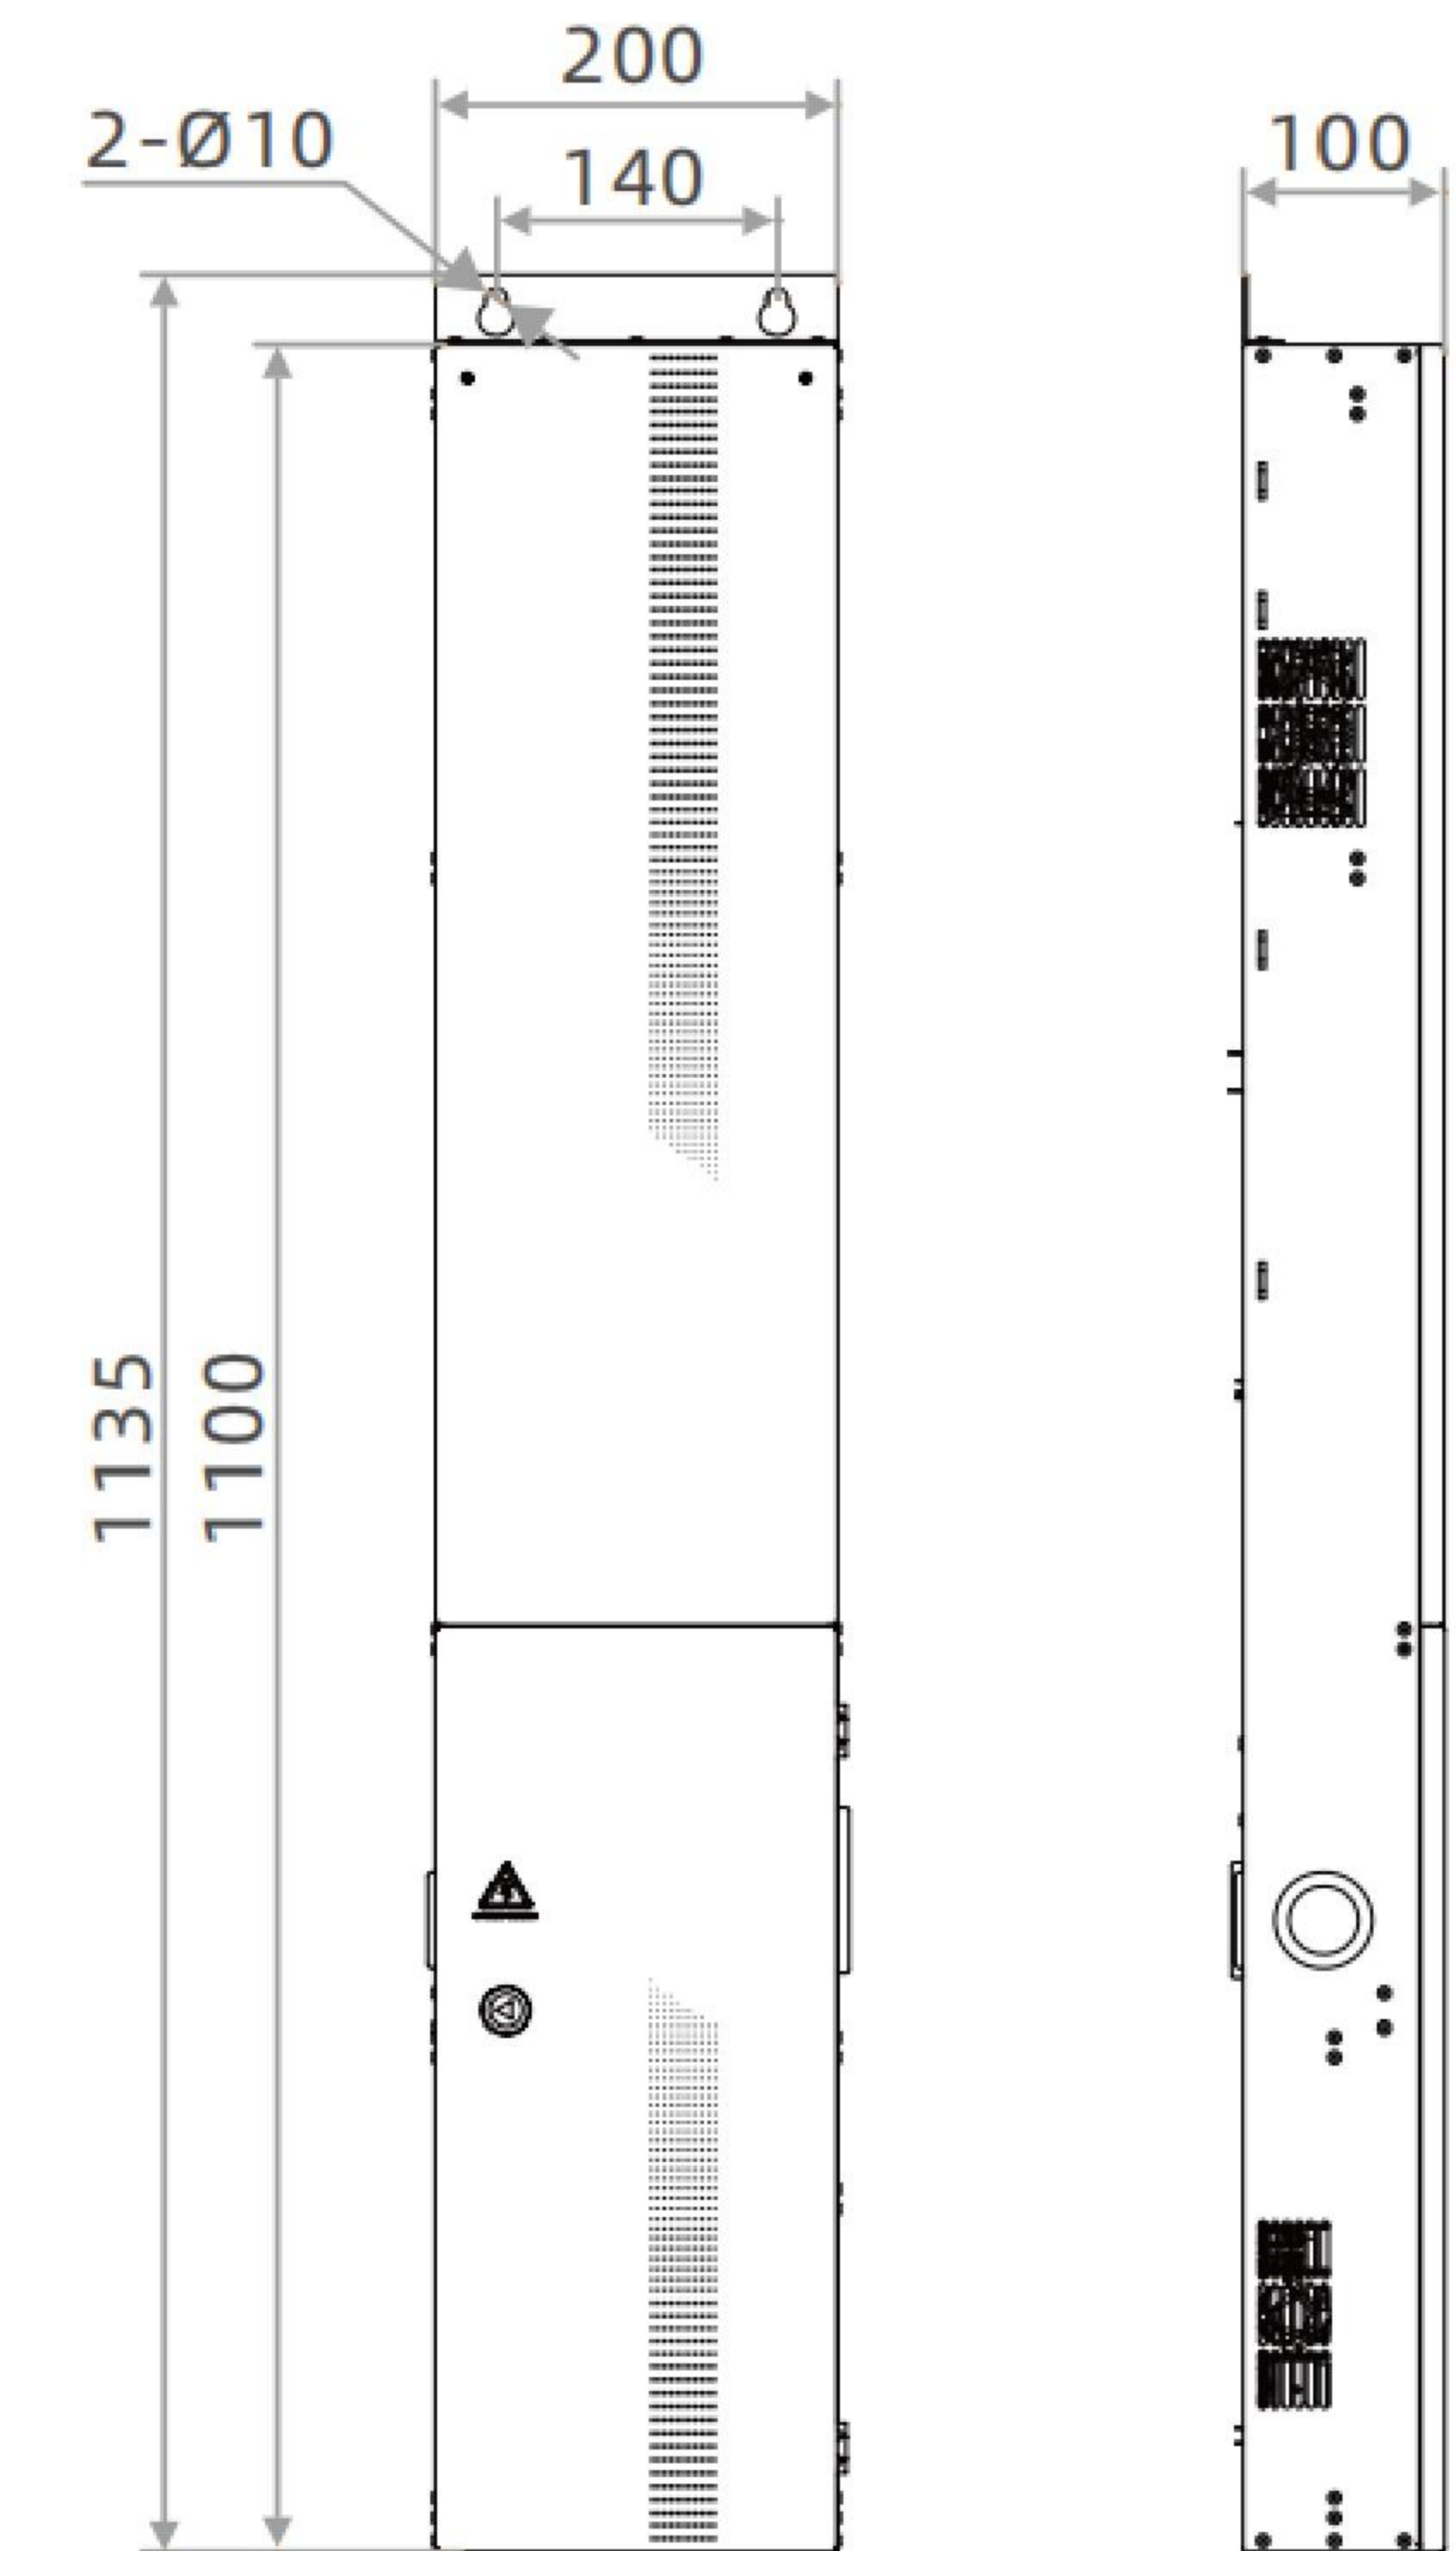

**BUILT IN
ARD**

**INTELLIGENT
RELEASE POWER
SUPPLY**

**SAVING MORE
SPACE**

**CONTACTORLESS
CONTROL**

**LOWER
NOISE**

Glass Shaft

Overhead $\geq 2800\text{mm}$ Car clear height 2100mm

BASIC INFORMATION