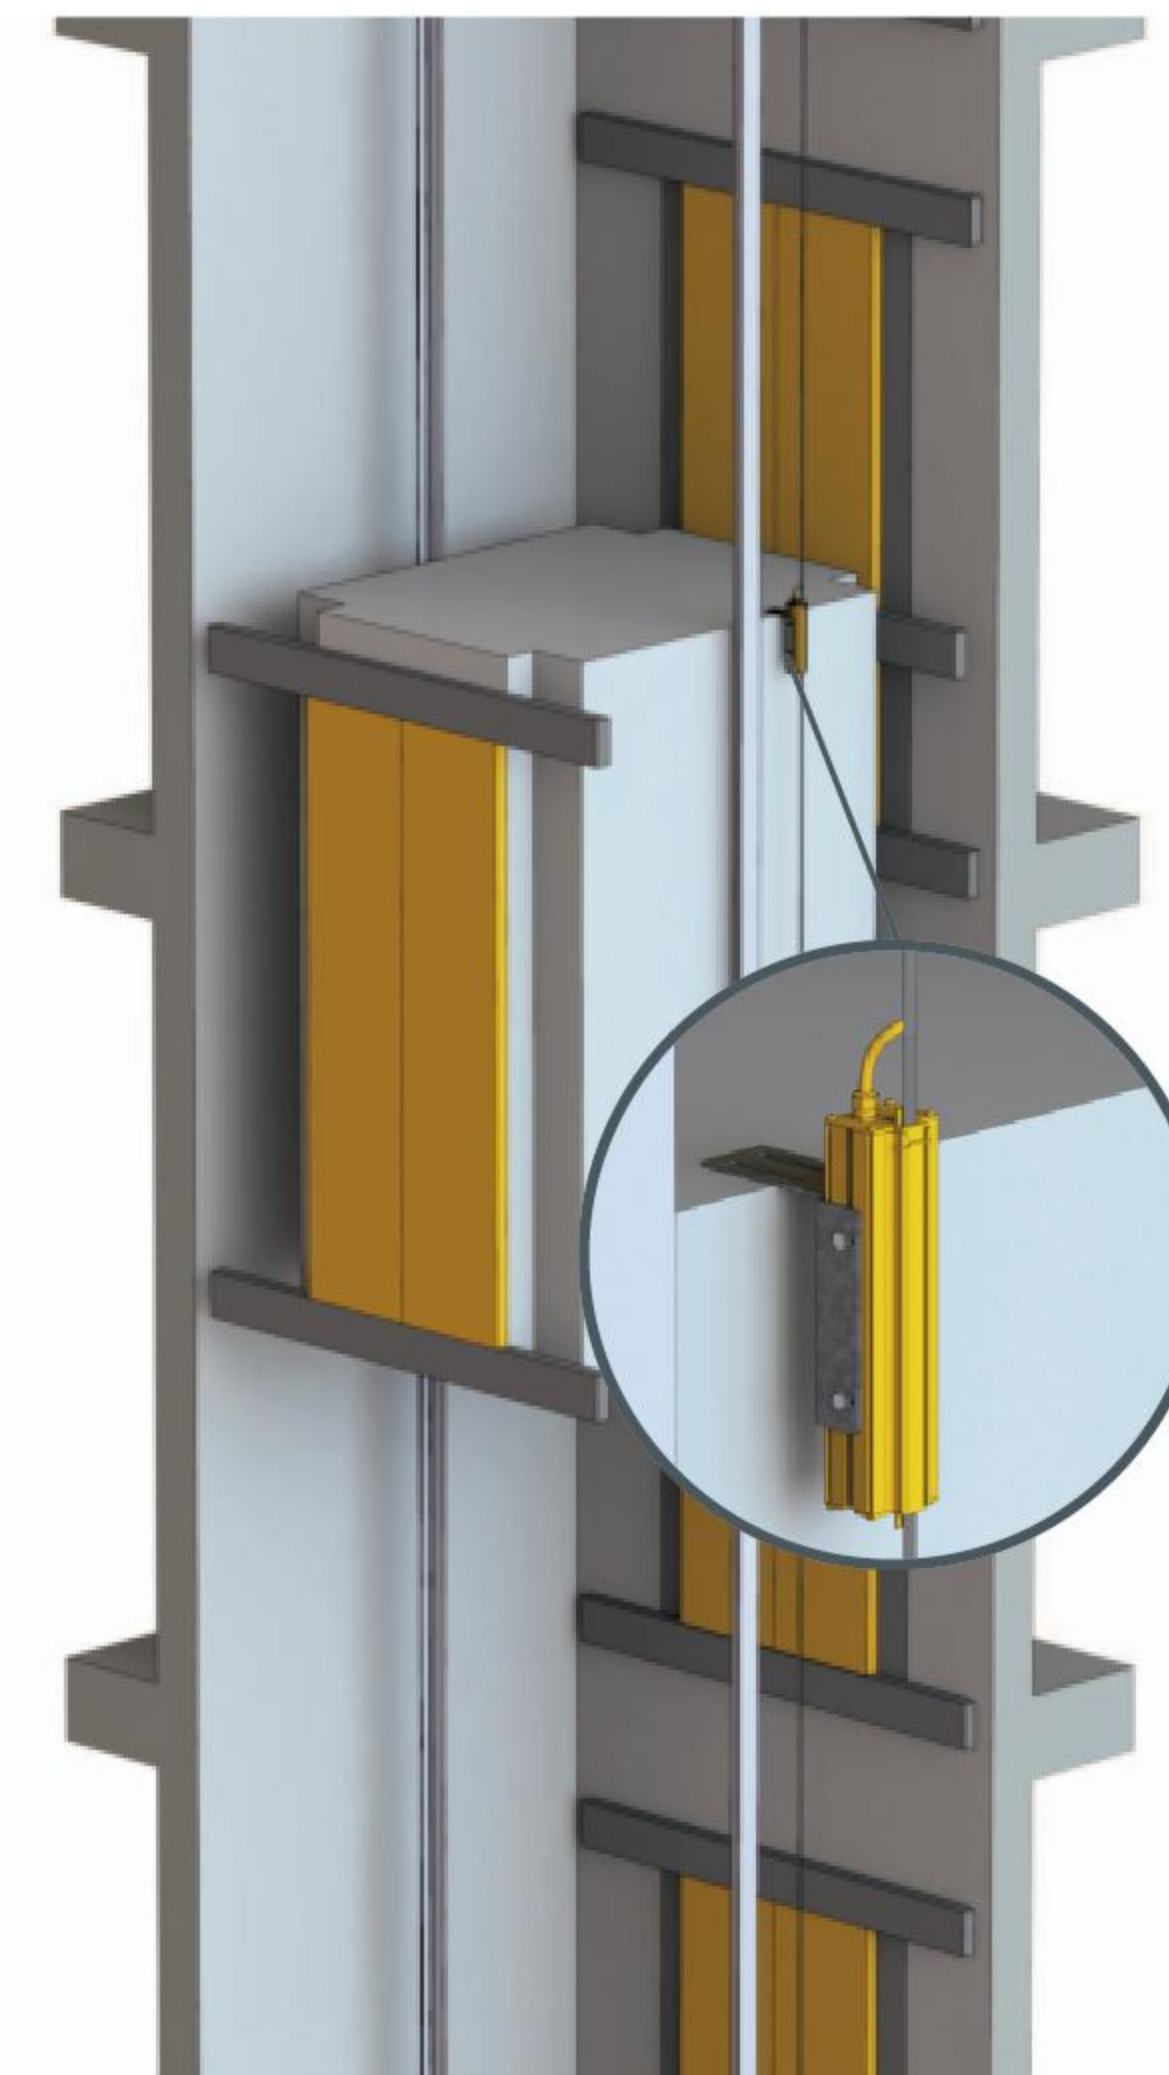

German ELGO magnetic scale-absolute position shaft measurement system LIMAX2M is equivalent to a combination of speed limiter + photoelectric switch + end station switch, with a control accuracy of 0.1mm.

It requires very little installation space, and dust, dirt and even black smoke will not affect the effect.

Even under humid and high temperature conditions, the system can operate stably and has the advantages of long service life and maintenance-free.