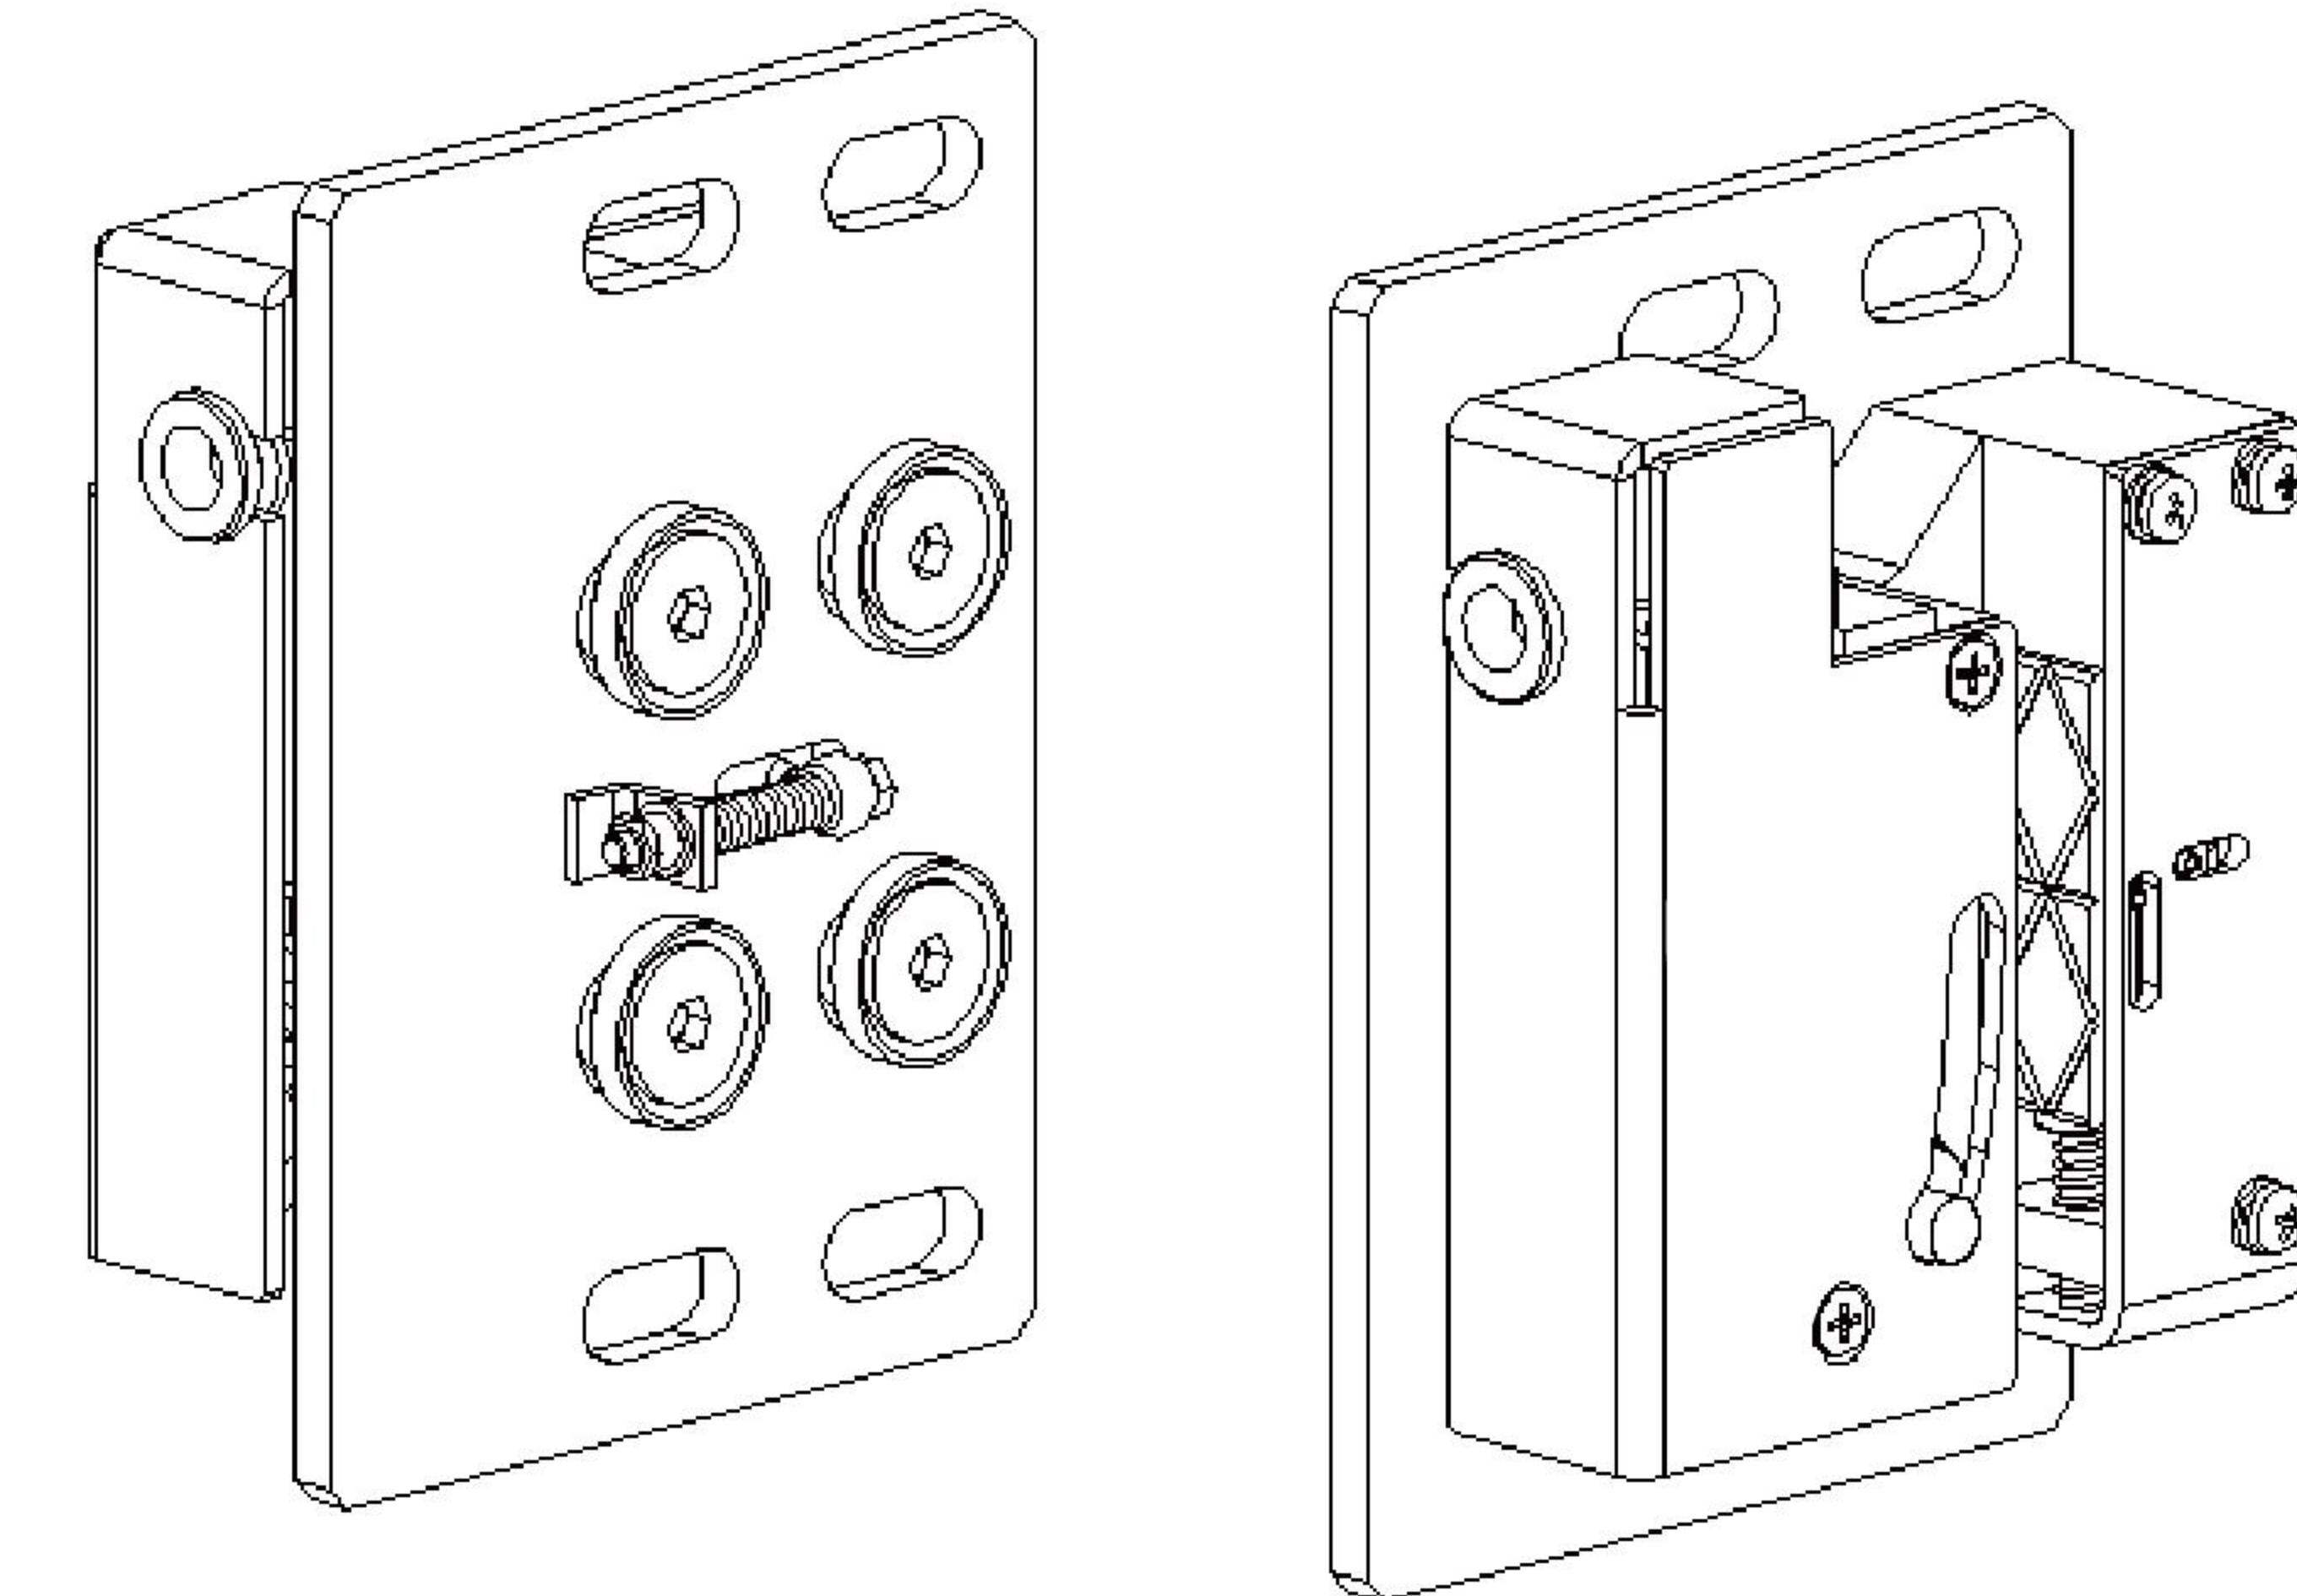

Electromagnetic Safety Gear