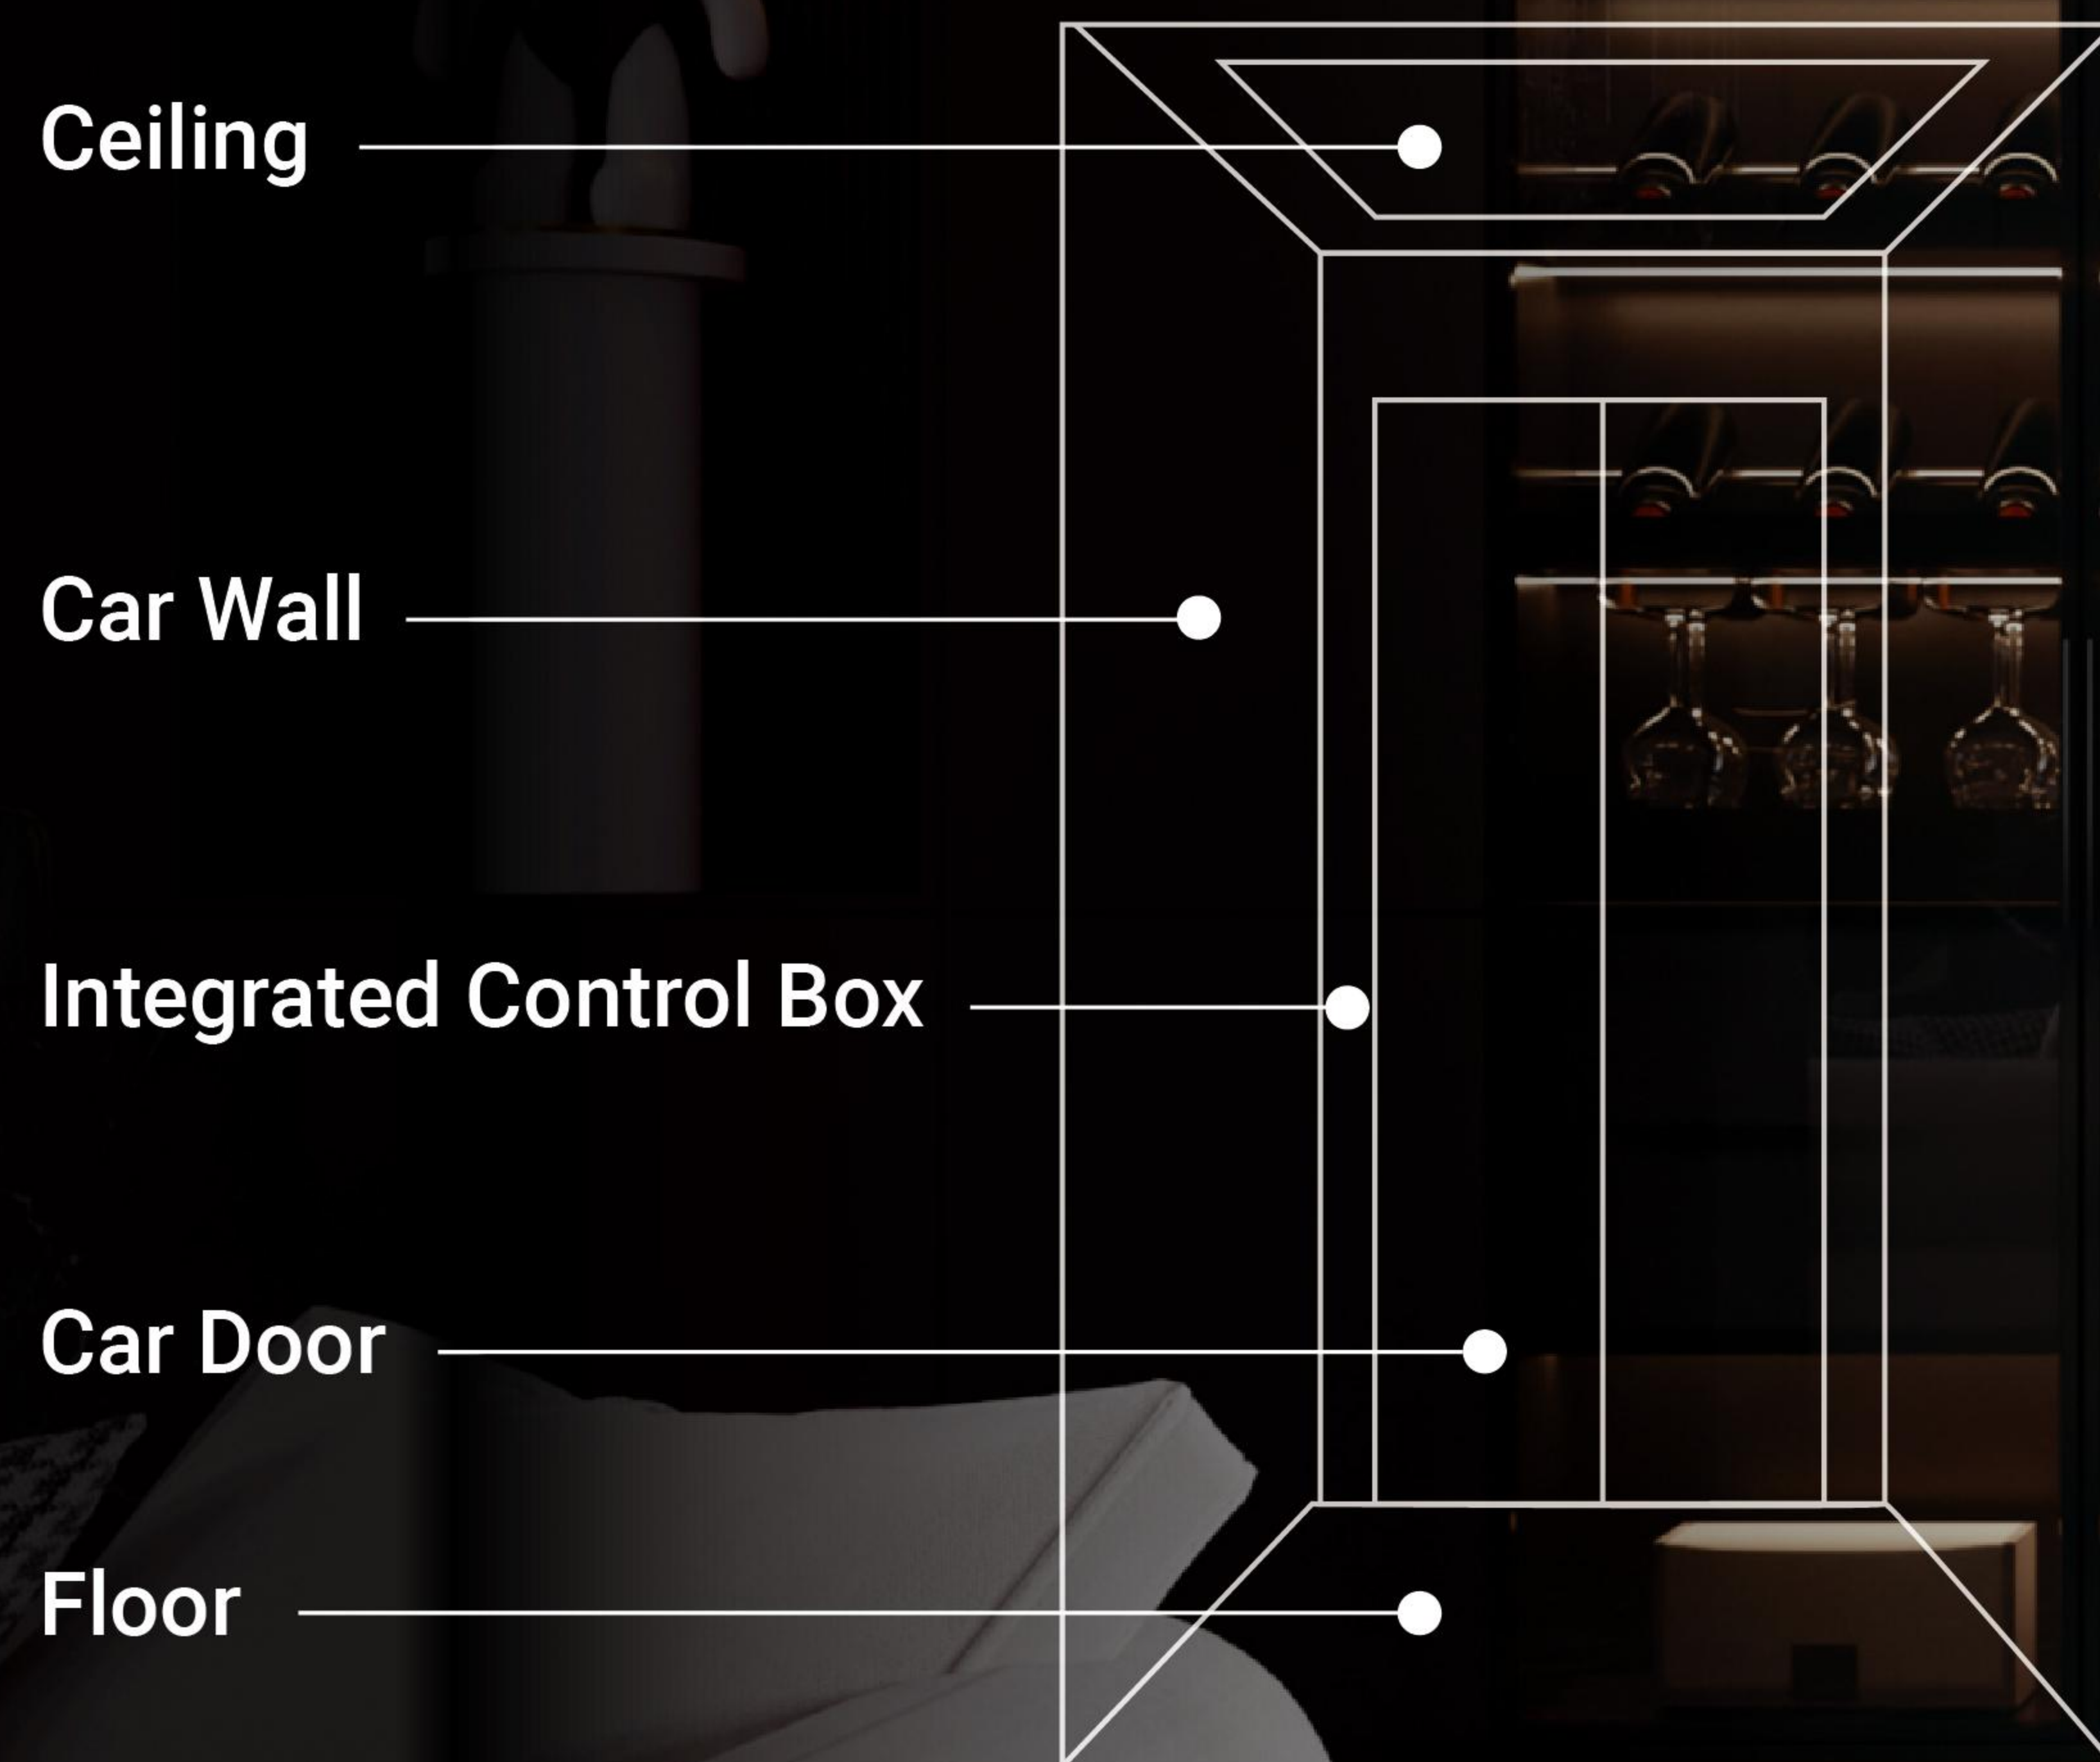

Decor Can Be Customized

We not only focus on providing high-quality home elevators, but also provide customized decoration services.

We are well aware of the importance of car interior decoration in increasing comfort and beauty, so we provide each customer with personalized design solutions to make your elevator unique and show your personality and taste.

**“MAKE YOUR
ELEVATOR
UNIQUE AND UNIQUE”**